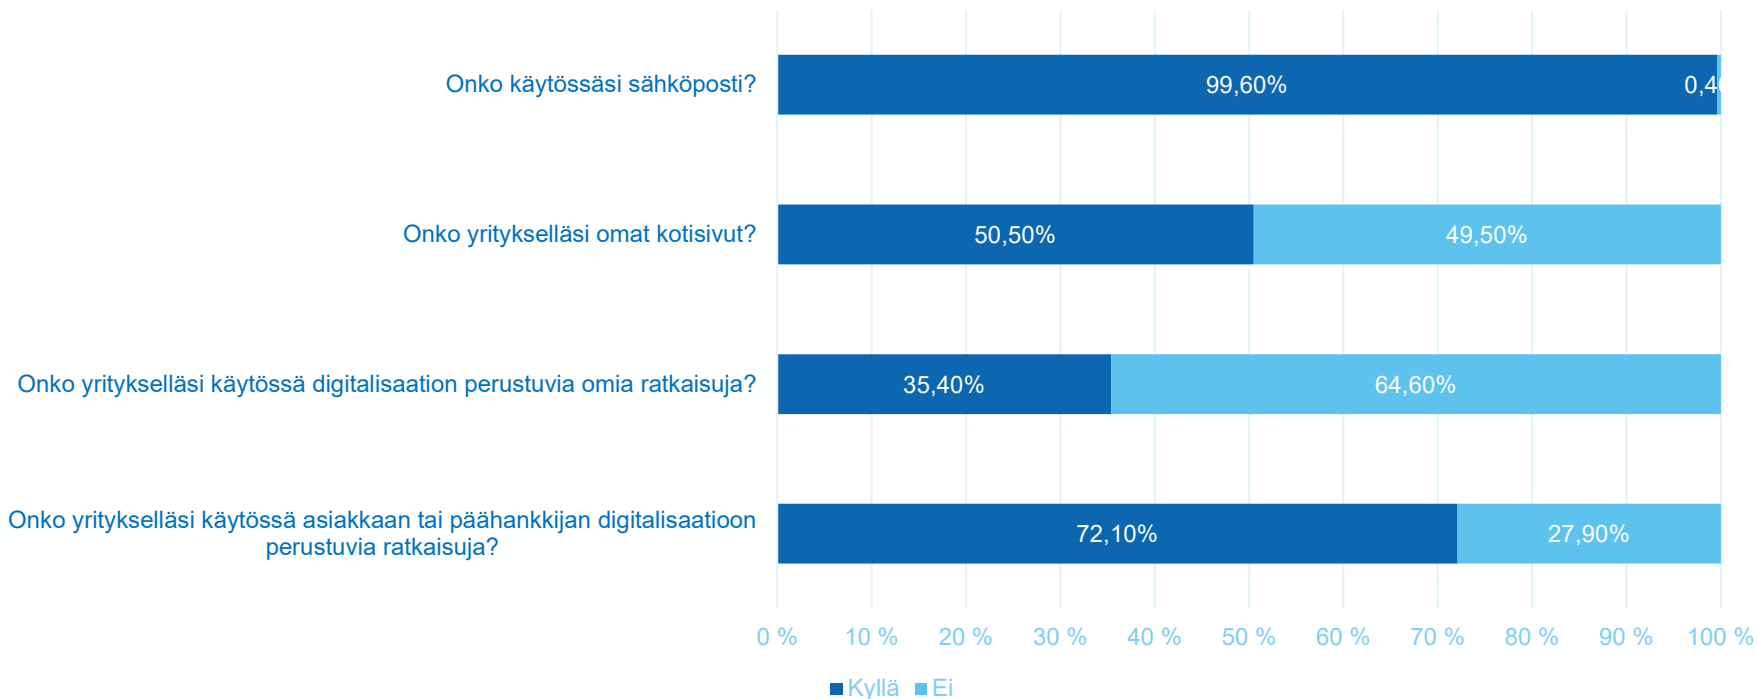

Digitaaliset peruslähtökohdat yrityksessäsi

N=545